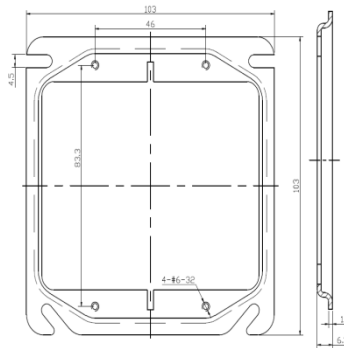

4" Square Metal Covers

Specifications:

Square metal covers galvanized steel provide protection to a junction box.

Available: Blank and with 1/2" KO. To install 1 or 2 devices, 1/4" & 1/2" height

Material: Steel
Finished: Zinc Plated

Fig. 1

Fig. 2

Fig. 3

Fig. 4

Fig. 5

APC covers can be installed where UL listed product is required.

ARTMARK Cat. No.	KO	Standard Carton 	Weight/ Carton (Lbs)	A & B (mm)	C (mm)	A & B (")	C (")	Fig.
ART52C1	None	100	30	105	122.4	4.13	4.82	1
ART52C6	1/2"	100	30	105	122.4	4.13	4.82	2
ART52C62	None	100	19	103	-	-	-	3
ART52C20	None	50	7	105	-	-	-	4
ART52C13	None	100	23	105	-	-	-	5