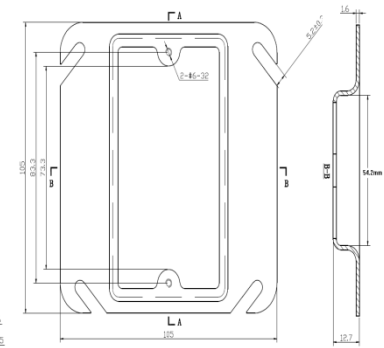

4" Square Metal Covers

Specifications:

Square metal covers galvanized steel provide protection to a junction box.

Available: Blank and with 1/2" KO. To install 1 or 2 devices, 1/4" & 1/2" height

Material: Steel
Finished: Zinc Plated

Fig. 1

Fig. 2

Fig. 3

Fig. 4

Fig. 5

APC covers can be installed where UL listed product is required.

ARTMARK Cat. No.	KO	Standard Carton 	Weight/ Carton (Lbs)	A & B (mm)	C (mm)	A & B (")	C (")	Fig.
ART52C1	None	100	30	105	122.4	4.13	4.82	1
ART52C6	1/2"	100	30	105	122.4	4.13	4.82	2
ART52C62	None	100	19	103	-	-	-	3
ART52C20	None	50	7	105	-	-	-	4
ART52C13	None	100	23	105	-	-	-	5