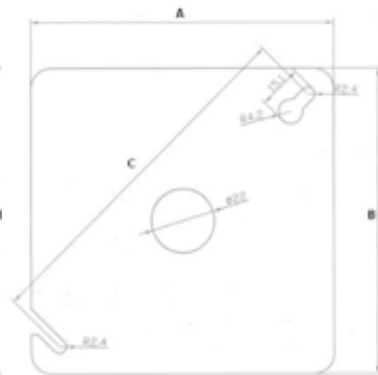

4" Square Metal Covers

Specifications:

Square metal covers galvanized steel provide protection to a junction box.

Available: Blank and with 1/2" KO. To install 1 or 2 devices, 1/4" & 1/2" height

Material: Steel
Finished: Zinc Plated

Fig. 1

Fig. 2

Fig. 3

Fig. 4

Fig. 5

APC covers can be installed where UL listed product is required.

ARTMARK Cat. No.	KO	Standard Carton 	Weight/ Carton (Lbs)	A & B (mm)	C (mm)	A & B (")	C (")	Fig.
ART52C1	None	100	30	105	122.4	4.13	4.82	1
ART52C6	1/2"	100	30	105	122.4	4.13	4.82	2
ART52C62	None	100	19	103	-	-	-	3
ART52C20	None	50	7	105	-	-	-	4
ART52C13	None	100	23	105	-	-	-	5