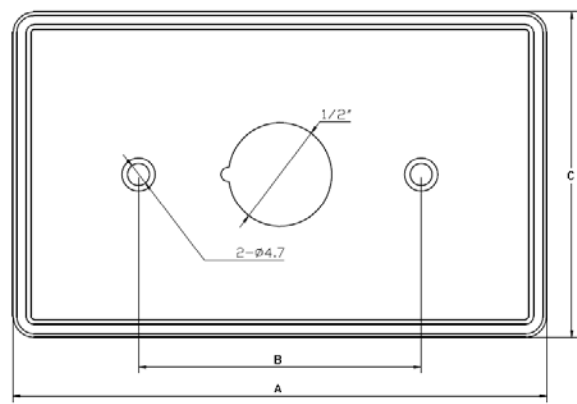

Available: Blank or 1/2" KO.

Material: Steel
Finished: Zinc Plated

LISTED
E333220

Fig. 1

Fig. 2

APC covers can be installed where UL listed product is required.

ARTMARK Cat. No.	KO	Standard Carton 	Weight/ Carton (Lbs)	A (mm)	B (mm)	C (mm)	A (In. ")	B (In. ")	C (In. ")	Fig.
ART58C1	None	100	10.5	114	83.3	69.6	4.5	3.3	2.74	1
ART58C6	1/2"	100	9.2	114	60.3	69.6	4.5	2.37	2.74	2