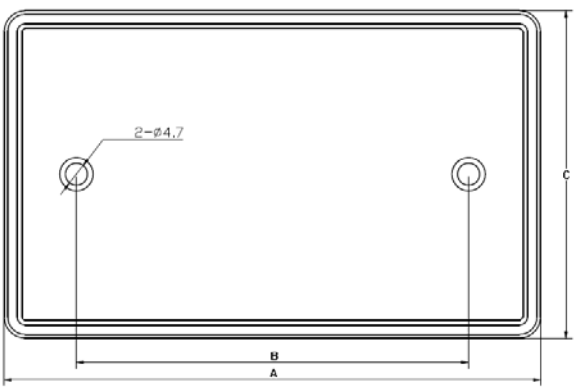

Available: Blank or 1/2" KO.

Material: Steel
Finished: Zinc Plated

LISTED
E333220

Fig. 1

Fig. 2

APC covers can be installed where UL listed product is required.

ARTMARK Cat. No.	KO	Standard Carton 	Weight/ Carton (Lbs)	A (mm)	B (mm)	C (mm)	A (In. ")	B (In. ")	C (In. ")	Fig.
ART58C1	None	100	10.5	114	83.3	69.6	4.5	3.3	2.74	1
ART58C6	1/2"	100	9.2	114	60.3	69.6	4.5	2.37	2.74	2