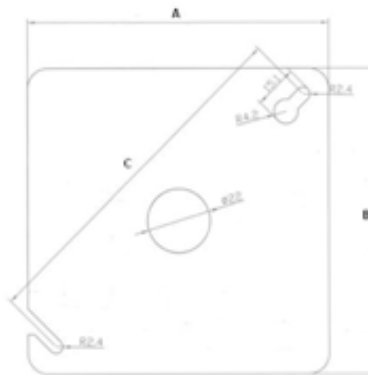

4" Square Metal Covers

Specifications:

Square metal covers galvanized steel provide protection to a junction box.

Available: Blank and with 1/2" KO. To install 1 or 2 devices, 1/4" & 1/2" height

Material: Steel
Finished: Zinc Plated

Fig. 1

Fig. 2

Fig. 3

Fig. 4

Fig. 5

APC covers can be installed where UL listed product is required.

ARTMARK Cat. No.	KO	Standard Carton 	Weight/ Carton (Lbs)	A & B (mm)	C (mm)	A & B (")	C (")	Fig.
ART52C1	None	100	30	105	122.4	4.13	4.82	1
ART52C6	1/2"	100	30	105	122.4	4.13	4.82	2
ART52C62	None	100	19	103	-	-	-	3
ART52C20	None	50	7	105	-	-	-	4
ART52C13	None	100	23	105	-	-	-	5