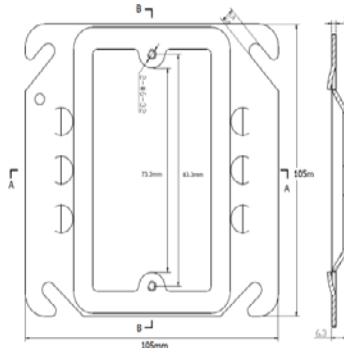

4" Square Metal Covers

Specifications:

Square metal covers galvanized steel provide protection to a junction box.

Available: Blank and with 1/2" KO. To install 1 or 2 devices, 1/4" & 1/2" height

Material: Steel
Finished: Zinc Plated

Fig. 1

Fig. 2

Fig. 3

Fig. 4

Fig. 5

APC covers can be installed where UL listed product is required.

ARTMARK Cat. No.	KO	Standard Carton 	Weight/ Carton (Lbs)	A & B (mm)	C (mm)	A & B (")	C (")	Fig.
ART52C1	None	100	30	105	122.4	4.13	4.82	1
ART52C6	1/2"	100	30	105	122.4	4.13	4.82	2
ART52C62	None	100	19	103	-	-	-	3
ART52C20	None	50	7	105	-	-	-	4
ART52C13	None	100	23	105	-	-	-	5