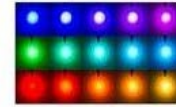

Artmark LED

LEDing the Way

Applications:

Ideal for outdoor use. Replace any existing 75 watt to 100 watt flood lights with 10 or 20 watts LED. Color (RGB) option. Also available in low volt. Best used as wall wash accent light, signage and typical landscape applications with beautiful lighting effect on plants and walls.

Features & Benefits:

- Excellent color consistency with high color rendering (CRI)
- 20 color options with 4 stage dimming
- Heat efficient drivers maintain cool operating temperatures.
- Adjustable height yard stake included.
- 50,000 hour life leads to reduced maintenance costs.
- Durable aluminum housing with powder-coated finish.
- High-impact Poly-carbonate lens.

Spot

Includes:
20 Color Choice Memory Chip
4 Step Dimmable Function

for RGB only

BH

Landscape LED Lighting

Ref. No.	Description	Dimensions	Weight
GFLS10WRGBBR	10W LED RGB (Spot) 100~277Vac Color Bronze	6.3"X5.1"X2.8"	2.5 Lbs.
GFLSL10WRGBBR	10W LED RGB (Spot) 12~24Vdc Color Bronze	6.3"X5.1"X2.8"	2.5 Lbs.
GFLS20WRGBBR	20W LED RGB (Spot) 100~277Vac Color Bronze	6.3"X5.1"X2.8"	2.5 Lbs.
GFLBH10W50BR	10W LED BULLET HEAD FLOOD 100~277Vac Color Bronze 4500k	5.1"X5.1"X6"	1.9 Lbs.
GFLBH10W60BR	10W LED BULLET HEAD FLOOD 100~277Vac Color Bronze 5600k	5.1"X5.1"X6"	1.9 Lbs.
GFLBHL10WRGBBR	10W LED RGB BULLET HEAD FLOOD 12~24Vdc Color Bronze	5.1"X5.1"X6"	1.9 Lbs.
GFLBH10WRGBBR	10W LED RGB BULLET HEAD FLOOD 100~277Vac Color Bronze	5.1"X5.1"X6"	1.9 Lbs.
ARTBHC1045BRZ	10W LED BULLET HEAD FLOOD COMBO 100~277Vac Color Bronze 4500K	5.1"X5.1"X6"	2.1 Lbs.