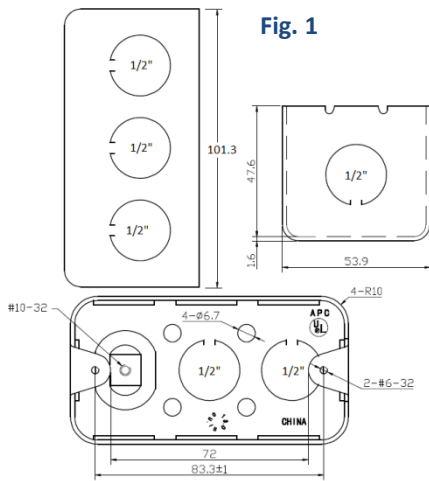

# 2" x 4" Handy Boxes

## Applications:

Handy boxes are used to install electrical devices such as receptacles and switches in an electrical circuit.

**Material:** Steel  
**Finished:** Zinc Plated

Available with KO sizes: 1/2" & 3/4".