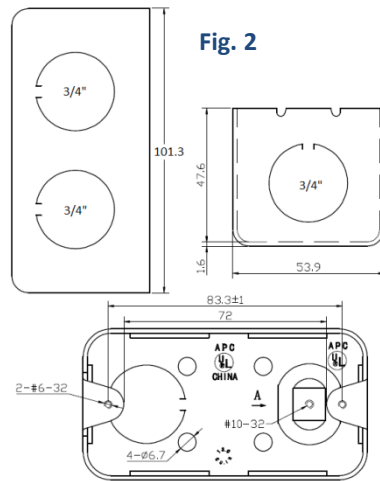

# 2" x 4" Handy Boxes

## Applications:

Handy boxes are used to install electrical devices such as receptacles and switches in an electrical circuit.

**Material:** Steel  
**Finished:** Zinc Plated

Available with KO sizes: 1/2" & 3/4".

H  
a  
n  
d  
y  
  
B  
o  
x  
e  
s

APC Boxes can be installed where UL listed product is required.

ARTMARK Cat. No.	KO	Standard Carton 	Weight/ Carton (Lbs)	KO In the Sides	KO UP	KO Down	KO Depth	Fig.
ART58HB361-50	1/2"	50	24	3 x 1/2"	1 x 1/2"	1 x 1/2"	2 x 1/2"	1
ART58HB361-75	3/4"	50	24	2 x 3/4"	1 x 3/4"	1 x 3/4"	1 x 3/4"	2