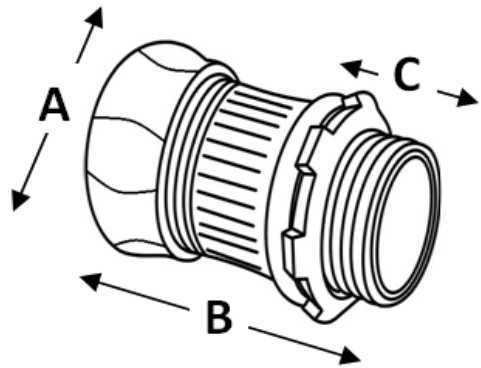

APC Fittings

EMT Compression Connectors

Zinc Die Cast

Applications:

EMT Compression Connectors are used to link the EMT pipe to a junction box.

Available in Sizes: 1/2", 3/4", 1", 1 1/4", 1 1/2", 2".

E328241

11315 NW 36 TER Miami, FL 33178 Tel: (305) 715-9800 Fax: (305) 715-9988

<http://www.artmark.com>

EMT Compression Connectors

APC Fittings

EMT Compression Connectors Steel

Applications:

EMT Compression Connectors are used to link the EMT pipe to a junction box.

Available in Sizes: 1/2", 3/4", 1", 1 1/4", 1 1/2", 2".

E328241

APC EMT compression connectors can be installed where UL listed product is required.

ARTMARK Cat. No.	Size	Standard Carton 	Weight/ Carton (Lbs)	A (mm)	B (mm)	C (mm)	A (")	B (")	C (")
ARTEMTMPCON050STL	1/2"	250	38.06	26.289	43.104	9.906	1.035	1.697	0.390
ARTEMTMPCON075STL	3/4"	250	50.6	32.893	46.711	10.897	1.295	1.839	0.429
ARTEMTMPCON100STL	1"	100	25.3	39.192	55.093	13.589	1.543	2.169	0.535
ARTEMTMPCON125STL	1-1/4"	25	10.34	47.396	62.890	14.910	1.866	2.476	0.587
ARTEMTMPCON150STL	1-1/2"	25	13.2	54.000	73.990	16.789	2.126	2.913	0.661
ARTEMTMPCON200STL	2"	10	7.26	66.599	82.499	16.408	2.622	3.248	0.646