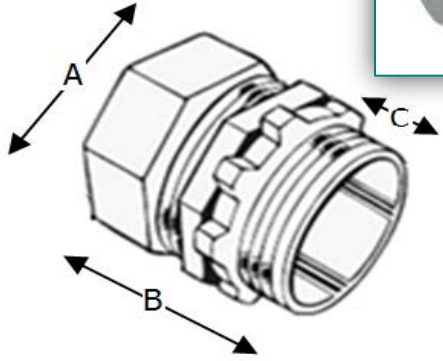

APC Fittings

EMT Compression Connectors

Zinc Die Cast

Applications:

EMT Compression Connectors are used to link the EMT pipe to a junction box.

Available in Sizes: 1/2", 3/4", 1", 1 1/4", 1 1/2", 2".

E328241

APC EMT compression connectors can be installed where UL listed product is required.

ARTMARK Cat. No.	Size	Standard Carton 	Weight/ Carton (Lbs)	A (mm)	B (mm)	C (mm)	A (")	B (")	C (")
ARTEMTMPCON050ZDC	1/2"	500	30	24.5	31.9	10.9	0.965	1.256	0.43
ARTEMTMPCON075ZDC	3/4"	250	23	32.1	30.7	10.9	1.264	1.209	0.43
ARTEMTMPCON100ZDC	1"	200	26	38.5	40.0	13.9	1.516	1.575	0.547
ARTEMTMPCON125ZDC	1-1/4"	25	6	48.4	41.1	14.6	1.906	1.618	0.575
ARTEMTMPCON150ZDC	1-1/2"	25	9	57.8	47.6	15.8	2.276	1.874	0.622
ARTEMTMPCON200ZDC	2"	20	10	66.3	54.5	19.2	2.61	2.146	0.756