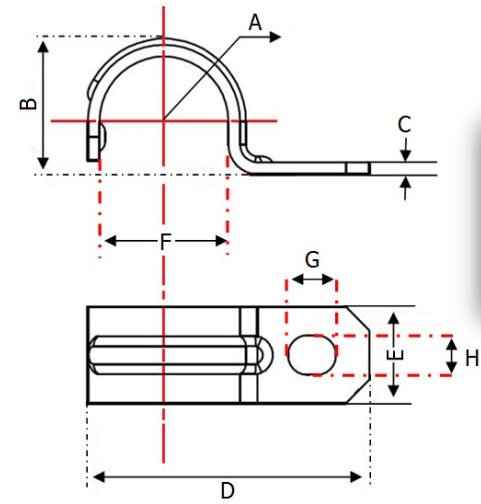

APC Fittings

EMT One Hole Straps

Applications:

EMT of one hole Straps are used to secure the EMT pipe to a wall or structure.

Available Sizes: 1/2", 3/4", 1", 1 1/4", 1 1/2", 2".

Material: Steel
 Finished: Zinc Plated

E336628

APC EMT Straps can be installed where UL listed product is required.

EMT Straps One Hole

ARTMARK EMT STRAPS Cat. No.	Size	Std. Ctn. 	Wght. per Carton (Lbs.)	A ±.51mm ±.02"		B ±.51mm ±.02"		C ±.13mm ±.005"		D ±.51mm ±.02"		E ±.20mm ±.008"		F ±.51mm ±.02"		G ±.2mm ±.008"		H ±.2mm ±.008"	
				mm	"	mm	"	mm	"	mm	"	mm	"	mm	"	mm	"	mm	"
ARTEMT1H050UL	1/2"	1000	24	17.9	.706	16.5	0.65	1.19	0.047	41.5	1.634	14.8	0.583	17.9	.706	8	0.315	6.5	0.256
ARTEMT1H075UL	3/4"	1000	32	23.4	0.922	22.2	0.874	1.6	0.063	49.8	1.961	16	0.63	23.4	0.922	8	0.315	6.6	0.26
ARTEMT1H100UL	1"	500	24	29.5	1.163	27.5	1.083	1.6	0.063	58.2	2.291	19.3	0.76	29.5	1.163	8.5	0.335	8.5	0.335
ARTEMT1H125UL	1 1/4"	250	18	38.4	1.512	34.6	1.362	1.9	0.075	71.3	2.807	22.6	0.89	38.4	1.512	9.5	0.374	9.5	0.374
ARTEMT1H150UL	1 1/2"	100	10	44.2	1.74	41.5	1.634	2.5	0.098	79.4	3.126	25.5	1.004	44.2	1.74	9.5	0.374	9.5	0.374
ARTEMT1H200UL	2"	100	18	55.8	2.197	50.4	1.984	2.5	0.098	100	3.937	28.8	1.134	55.8	2.197	11	0.433	11	0.433